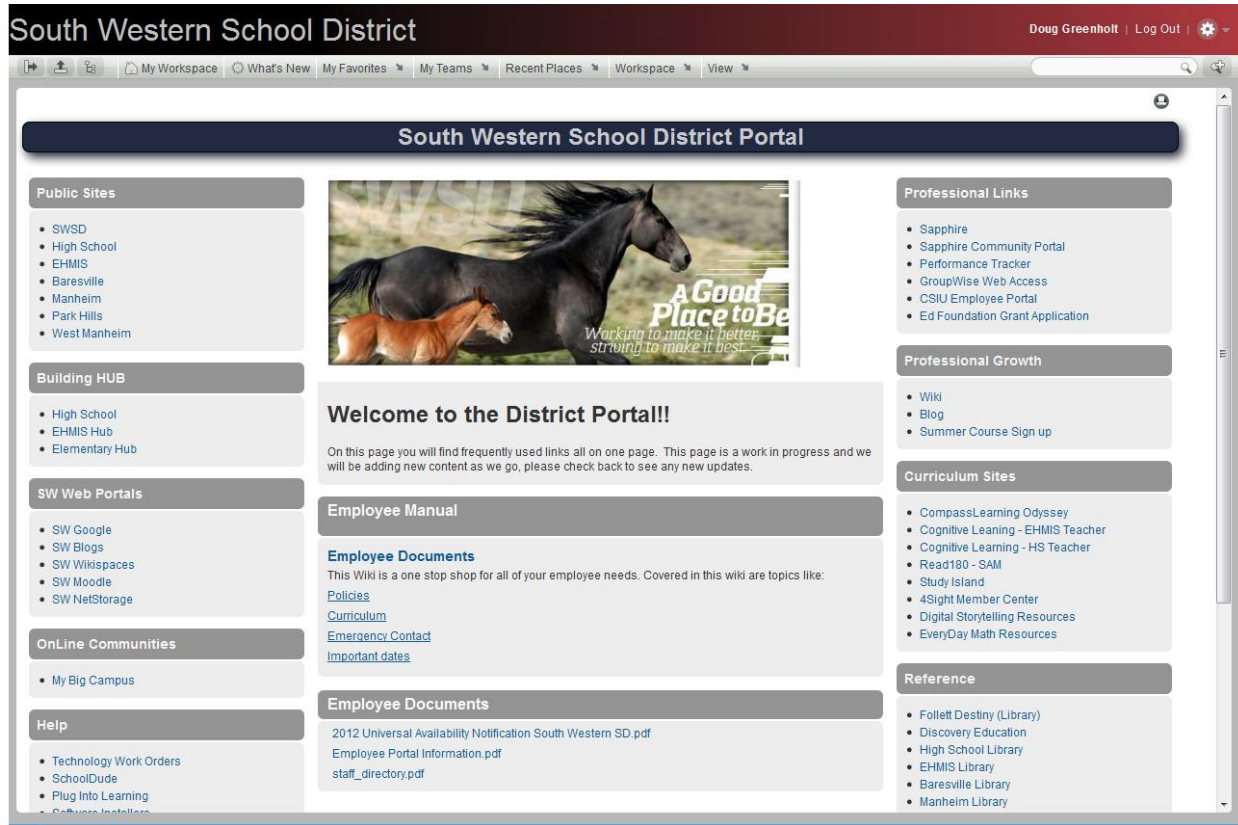

To Log In, simply enter your network credentials – remember to use the underscore between your first and last names.

Novell. Vibe

User ID:

Password:

OK Cancel

The Teacher Portal has all of the links from the Student Portal, PLUS links and documents that are just for you. On the left hand side are links similar to the Student Portal. In the middle of the page we are putting Employee Information that you can access. On the right hand side, we added Professional Links, Professional Growth, a Document Repository, and Workspaces.